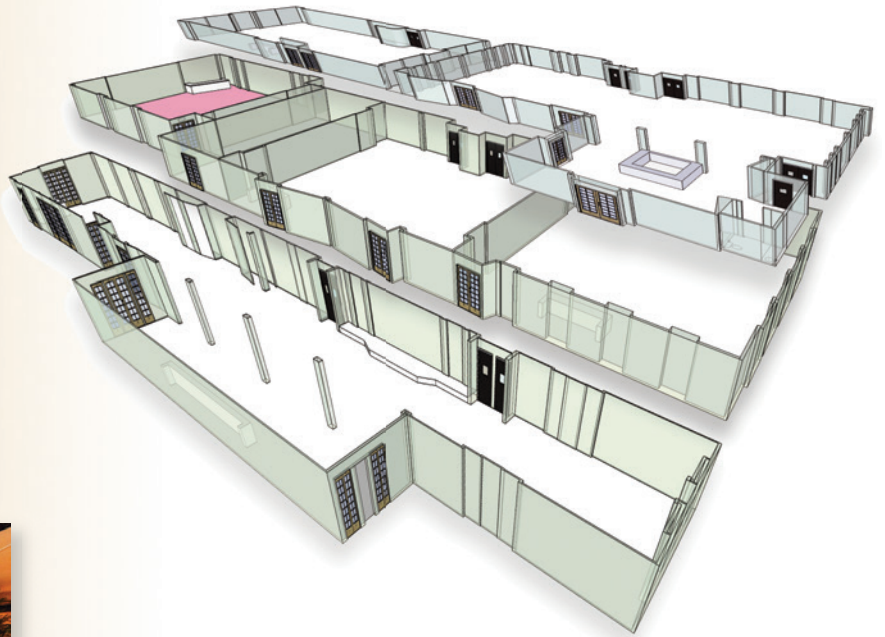

The Continental

The Continental room, located on our mezzanine level, offers guests an intimate space for smaller parties.

This room features a large translucent onyx stone-topped bar and infinite lighting possibilities through the use of advanced LED color-wash technology.

Centered over the dance floor is a spectacular oversized crystal chandelier.

The Continental provides warmth and elegance within a Romanesque motif to great effect and ultimately to the satisfaction of your guests.

Room Summary & Capacities

- Dimensions: L: 59' 6" W: 49' - 2,950 sq ft
- Seats 135 Guests Buffet-Style
- Seats 160 Guests Dining
- 14' Translucent Onyx Stone-Topped Bar
- Bavarian Crystal Chandelier
- LED Color Wash Technology